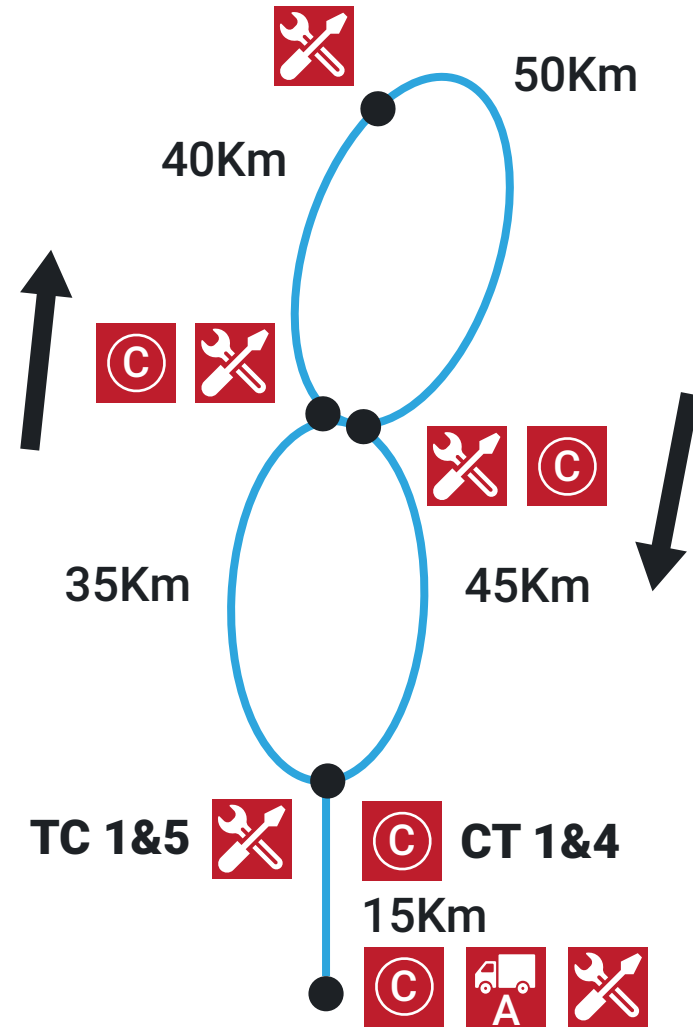

ISDE FRANCE 2017

RACE PLAN

DAYS 1&2

BRIVE : Start/Finish

RACE PLAN

DAY 3

BRIVE : Start/Finish

ISDE
FRANCE
2017

RACE PLAN

DAYS 4&5

BRIVE : Start/Finish

**ISDE
FRANCE
2017**

RACE PLAN

DAY 6

BRIVE : Start/Finish

**ISDE
FRANCE
2017**