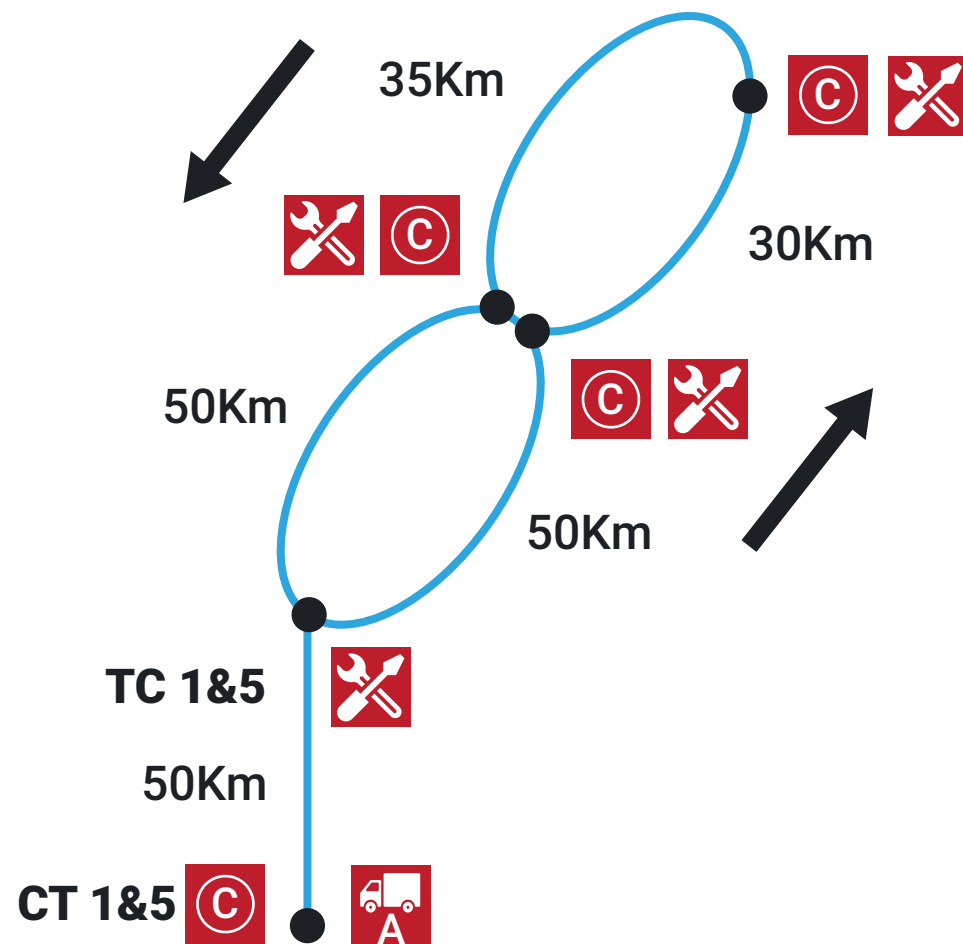

ISDE FRANCE 2017

RACE PLAN

DAYS 1&2

BRIVE : Start/Finish

RACE PLAN

DAY 3

BRIVE : Start/Finish

ISDE
FRANCE
2017

RACE PLAN

DAYS 4&5

BRIVE : Start/Finish

**ISDE
FRANCE
2017**

RACE PLAN

DAY 6

BRIVE : Start/Finish

**ISDE
FRANCE
2017**