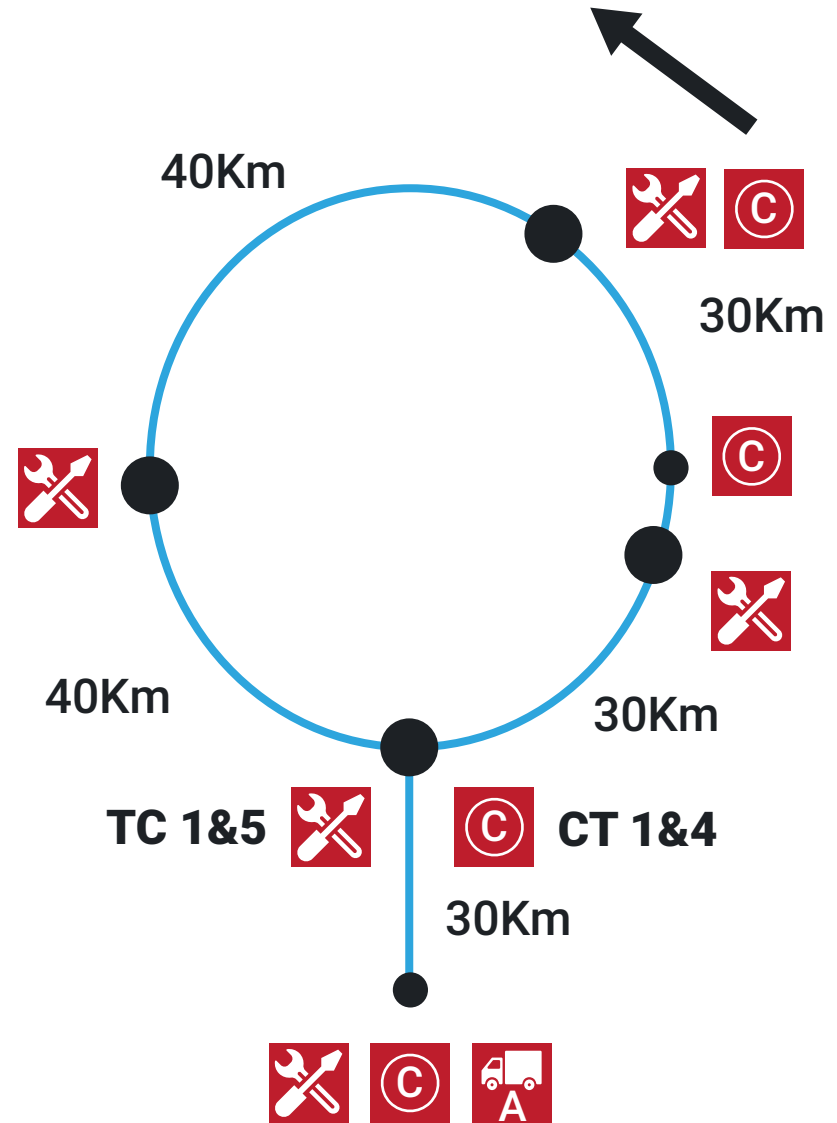

ISDE FRANCE 2017

RACE PLAN

DAYS 1&2

BRIVE : Start/Finish

RACE PLAN

DAY 3

BRIVE : Start/Finish

ISDE
FRANCE
2017

RACE PLAN

DAYS 4&5

BRIVE : Start/Finish

**ISDE
FRANCE
2017**

RACE PLAN

DAY 6

BRIVE : Start/Finish

**ISDE
FRANCE
2017**